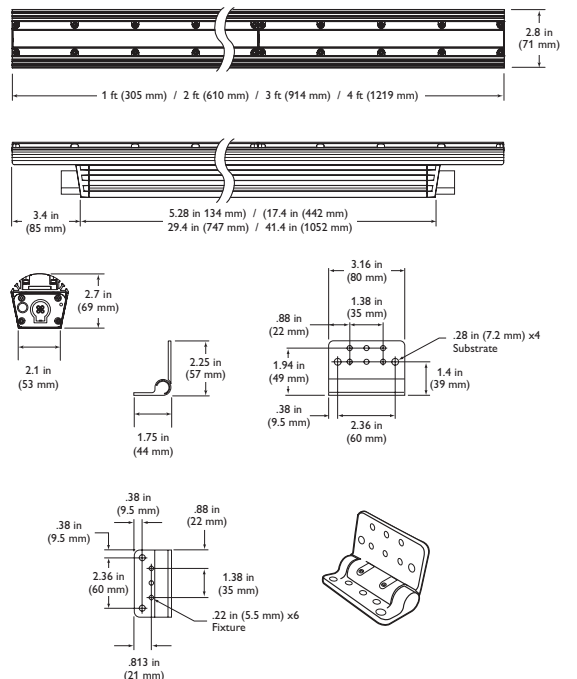

Dimensions

Philips Color Kinetics
3 Burlington Woods Drive
Burlington, Massachusetts 01803 USA
Tel 888.385.5742
Tel 617.423.9999
Fax 617.423.9998
www.philipscolorkinetics.com

Copyright © 2013 Philips Solid-State Lighting Solutions, Inc. All rights reserved. Chromacore, Chromasic, CK, the CK logo, Color Kinetics, the Color Kinetics logo, ColorBlast, ColorBlaze, ColorBurst, eVW Fuse, ColorGraz, ColorPlay, ColorReach, iW Reach, eW Reach, DIMand, EssentialWhite, eVW, iColor, iColor Cove, IntelliWhite, iW, iPlayer, Optibin, and Powercore are either registered trademarks or trademarks of Philips Solid-State Lighting Solutions, Inc. in the United States and / or other countries. All other brand or product names are trademarks or registered trademarks of their respective owners. Due to continuous improvements and innovations, specifications may change without notice. DAS-000114-12 R00 04-13