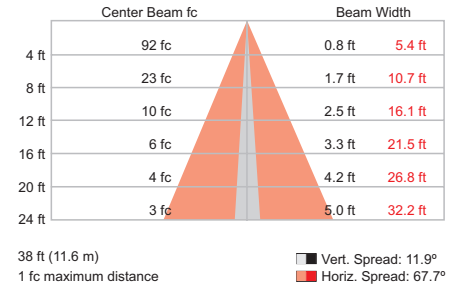

Item	Specification	1 ft (305 mm)	2 ft (610 mm)	3 ft (914 mm)	4 ft (1219 mm)
Output	Lumens*	476	952	1428	1904
	LED Channels	Red / Green / Blue			
	Lumen Maintenance†	80,000 hours L70 @ 25° C	60,000 hours L70 @ 50° C	100,000 hours L50 @ 25° C	80,000 hours L50 @ 50° C
Electrical	Input Voltage	100 – 277 VAC, auto-ranging, 50 / 60 Hz			
	Power Consumption	20 W max. at full output, steady state	40 W max. at full output, steady state	60 W max. at full output, steady state	80 W max. at full output, steady state
Control	Interface	Data Enabler Pro (DMX or Ethernet)			
	Control System	Philips Color Kinetics full range of controllers, including Light System Manager, iPlayer 3, and ColorDial Pro, or third-party controllers			
Physical	Dimensions (Height x Width x Depth)	2.7 x 12 x 2.8 in (69 x 305 x 71 mm)	2.7 x 24 x 2.8 in (69 x 610 x 71 mm)	2.7 x 36 x 2.8 in (69 x 914 x 71 mm)	2.7 x 48 x 2.8 in (69 x 1219 x 71 mm)
	Weight	2.1 lb (1.0 kg)	4.6 lb (2.1 kg)	7.1 lb (3.2 kg)	9.3 lb (4.2 kg)
	Housing	Extruded anodized aluminum			
	Lens	Clear polycarbonate			
	Fixture Connectors	Integral male / female waterproof connectors			
	Mounting	Multi-positional, constant torque locking hinges			
	Temperature	-40° – 122° F (-40° – 50° C) Operating -4° – 122° F (-20° – 50° C) Startup -40° – 176° F (-40° – 80° C) Storage			
	Humidity	0 – 95%, non-condensing			
	Fixture Run Lengths	To calculate fixture run lengths and total power consumption for your specific installation, download the Configuration Calculator from www.philipscolorkinetics.com/support/install_tool/			
Certification and Safety	Certification	UL / cUL, FCC Class A, CE, PSE, C-Tick			
	Environment	Dry / Damp / Wet Location, IP66			

Use Item Number when ordering in North America.

Photometrics

ColorGraz MX Powercore
1 ft (305 mm), 10° x 60° beam angle

Polar Candela Distribution

Illuminance at Distance

LED	Lumens	Efficacy
RGB	476	18.8

For lux multiply fc by 10.7